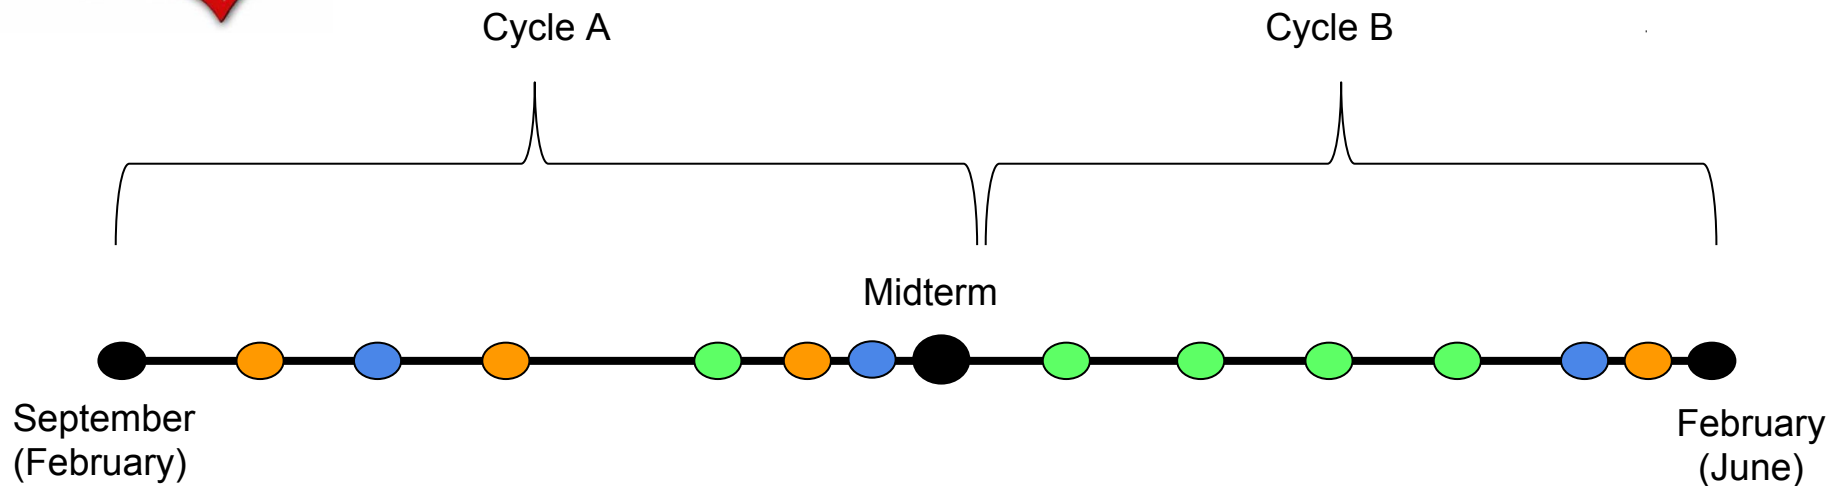

Rubric and Matrix Implementation Timeline

Movement Competency	Decision Making	Comprehensive
To be completed once before midterm	To be completed 3 times prior to Midterm	To be completed twice before Midterm
Timing: Beginning of November	Timing: Mid September/October/November	Timing: Thanksgiving/Midterm
To be completed approximately 4 times	To be completed once at end of semester	To be completed once at end of semester
Timing: End of each unit after Midterm	Timing: January	Timing: January (Comp + Questions)
Semester 2		
To be completed once before midterm	To be completed 3 times prior to Midterm	To be completed twice before Midterm
Timing: Beginning of April	Timing: End of February/March/April	Timing: March Break/Midterm
To be completed approximately 4 times	To be completed once at end of semester	To be completed once at end of semester
Timing: End of each unit after Midterm	Timing: June	Timing: June (Comp + Questions)