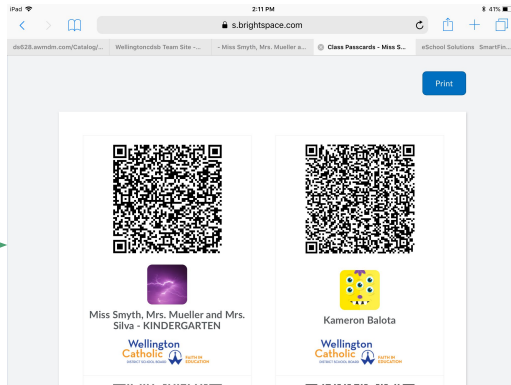

Step 4: Click Print

A class card will automatically be generated to print with all the students individual passcards