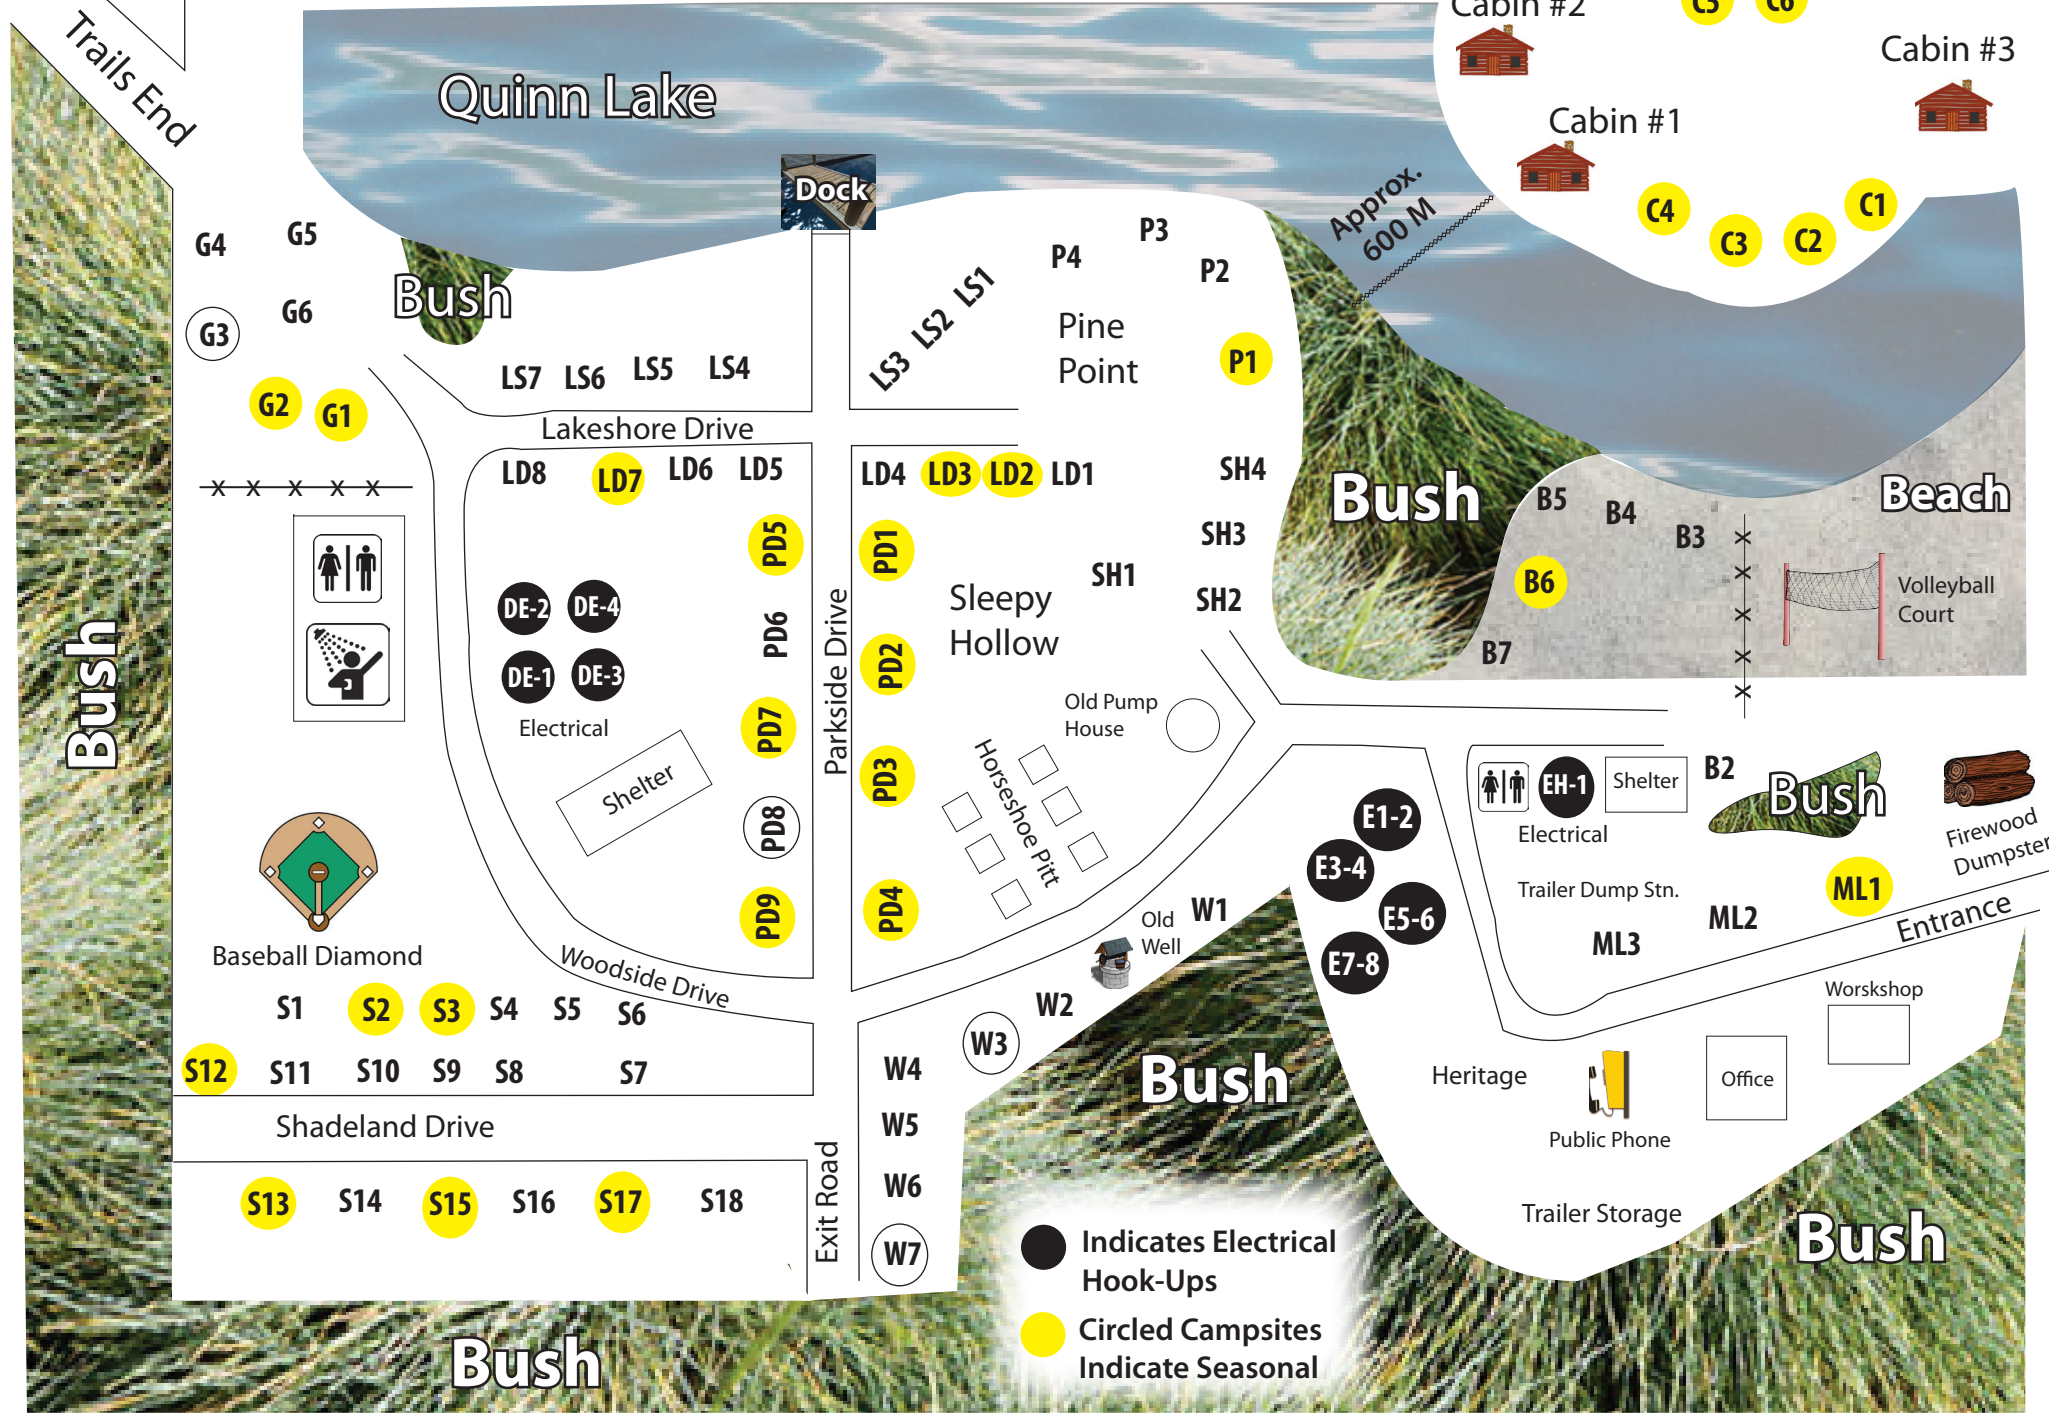

# CAMPGROUND TERRAIN DE CAMPING

[www.otffeo.on.ca](http://www.otffeo.on.ca)

Trails End

Quinn Lake

Cabin #2

C5 C6

Cabin #1

Cabin #3

C4 C3 C2 C1

Approx. 600 M

G4 G5 G6 G3 G2 G1

Bush

LS7 LS6 LS5 LS4

LS3 LS2 LS1

P4 P3 P2 P1 Pine Point

Lakeshore Drive

PD5 PD6 PD7 PD8 PD9

Parkside Drive

Old Pump House

Old Well

Baseball Diamond

S1 S2 S3 S4 S5 S6

S12 S11 S10 S9 S8 S7

Shadeland Drive

- Indicates Electrical Hook-Ups
- Circled Campsites Indicate Seasonal